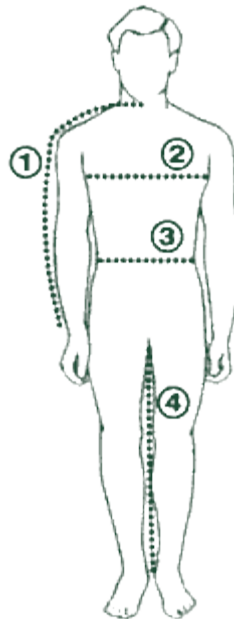

Shoes Sizing

All shoe sizes are in standard US sizing. If you have any questions please feel free to email us info@rockydirect.com

Use the following chart to determine the correct size before ordering. To ensure a comfortable fit, be certain to allow enough room for ease of movement.

Gloves

All gloves are sized using standard US sizing (XS-XL). If you have any further questions please email us.

Unisex Sizing Chart				
JACKET SIZING			PANT SIZING	
size	sleeve	chest	waist	inseam
XS	33	33-35	30	30
S	34	35-38	32	31
M	35	39-42	34	31
L	36	43-46	36	32
XL	37	47-50	38	32
XXL	38	50-53	40	33
XXXL	39	53-56	42	33

Rockydirect.com Size Person

Women's Sizing Chart (Use For Women Specific Clothing)				
JACKET SIZING			PANT SIZING	
size	sleeve	chest	waist	inseam
S	31	33-35	28	30
M	32	36-38	30	31
L	33	39-41	32	31
XL	34	42-44	34	32
XXL	35	44-46	37	32

2) CHEST - Measure just under the arms (women measure at the fullest point of the bust) and across the shoulder blades.

3) WAIST - Loosely measure the narrowest circumference of the waist.

4) INSEAM - Measure from crotch seam to ankle bone.